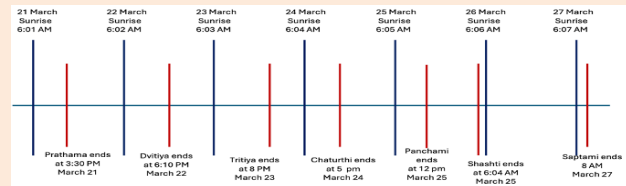

CALENDAR EXPLANATION

महाऋषि वशिष्ठ॥ यस्मिन् पक्षे यत्र काले येन दृग्गणितैक्यम्। दृश्यते तेन पक्षेण कुर्यात्तिथ्यादिनिर्णयम्॥

Biggest misconception is "Indian Hindu festivals observance date in the Indian calendar / panchanga is applicable for all location in world". Observance dates from Indian Panchanga is valid only in India and is not transferrable to other locations. Another misconception arises due to the time zones differences is as USA/Canada and Europe is behind in time then Festival will come a day later in USA/Canada and Europe. This is incorrect. Tithis, Nakshatras, Yoga and Karana are events, they end at the same time instance all over the world. After calculating tithi and nakshatra end times in local timezone, the different rules help to determine each festival. The local sunrise, sunset, moon-rise, and moonset times are used with Tithi to determine festivals. Hence, sometimes festivals may appear on the same day as India or a day before in the countries west of India. The countries east of India the festival may appear on the same date as India or a day later.

Hindu day changes at the sunrise (not midnight), a Hindu day (Vaara) is from one sunrise to another sunrise. The Hindu date (tithi) doesn't change at the midnight, and it is not always fixed 24 hours long it can be anything between 19 to 26 hours. Each 12 degrees distance between the Sun and the Moon is