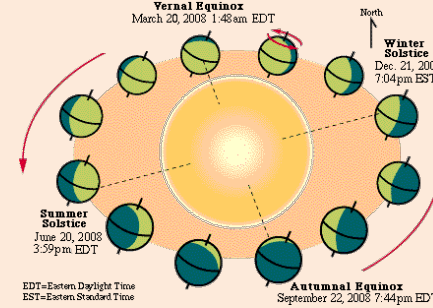

CALENDAR EXPLANATION

महाऋषि वशिष्ठ॥ यस्मिन् पक्षे यत्र काले येन दृग्गणितैक्यम्। दृश्यते तेन पक्षेण कुर्यात्तिथ्यादिनिर्णयम्॥

Biggest misconception is "Indian Hindu festivals observance date in the Indian calendar / panchanga is applicable for all location in world". Observance dates from Indian Panchanga is valid only in India and is not transferrable to other locations. Another misconception arises due to the time zones differences is as USA/Canada and Europe is behind in time then Festival will come a day later in USA/Canada and Europe. This is incorrect. Tithis, Nakshatras, Yoga and Karana are events, they end at the same time instance all over the world. After calculating tithi and nakshatra end times in local timezone, the different rules help to determine each festival. The local sunrise, sunset, moon-rise, and moonset times are used with Tithi to determine festivals. Hence, sometimes festivals may appear on the same day as India or a day before in the countries west of India. The countries east of India the festival may appear on the same date as India or a day later.

Hindu day changes at the sunrise (not midnight), a Hindu day (Vaara) is from one sunrise to another sunrise. The Hindu date (tithi) doesn't change at the midnight, and it is not always fixed 24 hours long it can be anything between 19 to 26 hours. Each 12 degrees distance between the Sun and the Moon is

Tithi. The tithi, nakshatra, yoga and karana are based on geocentric positions of the Sun and the Moon. This astronomical phenomenon happens at the same time on the earth everywhere, and hence tithis, nakshatra will begin and end at the

Uttarayana/Dakshinayana: The season occur based on earth's position around the Sun. This is due to Earth's tilt of 23.45 degrees. The Earth orbits around Sun with this tilt. When the tilt is facing the Sun, we get summer and when the tilt is away from the Sun we get winter. This tilt creates an illusion that the Sun travels north and south of the equator.